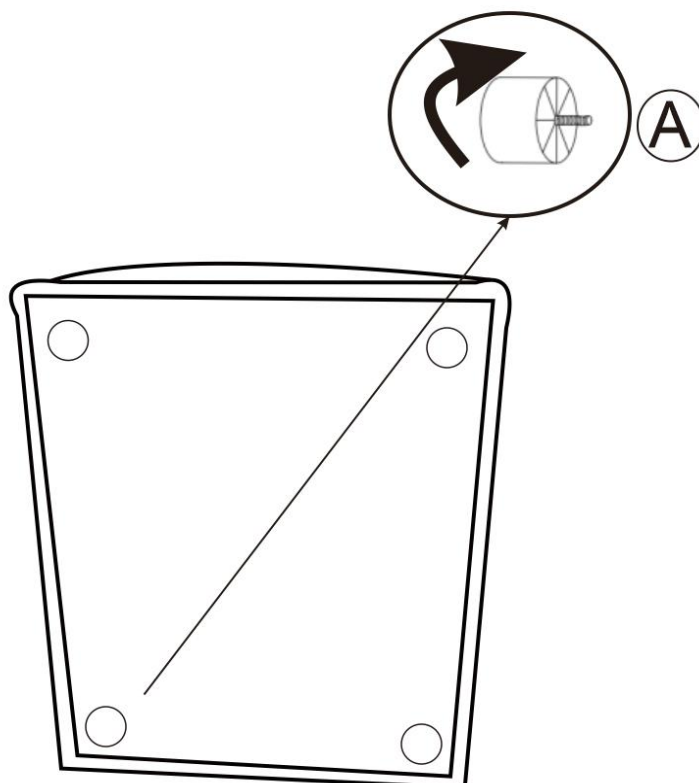

ASSEMBLY INSTRUCTION FOR ACME FURNITURE MODEL#LV03681 #LV03691

Thank you for purchasing the quality product. Be sure to check all packing material carefully for small parts which may have come loose inside the carton during shipment. Separate, identify and count all parts and metal hardware. Compare with all parts list to be sure all parts are present. If any part(s) are missing or damaged, please contact your local furniture dealer. For efficient and speedy service, please indicate the model number and code letter of part(s) needed.

****Do not fully tighten screws until fully assembled****

COMPONENT PARTS

DESCRIPTION	PART NAME	QTY(PCS)
①	CHAISE 	1
②	Backrest 	1
③	Pillow 	2
A	LEG 	4
B	Cup Holder 	2

Attention

*Some number parts listed on the instruction sheet may not be in parts bag as they may already be assembled.

How to assemble:

STEP 1: Take out the legs and hardware from the sofa bottom and assembly the legs accordingly

PART 1/1

A  x4

STEP 2:

How to assemble:

STEP 3:

FINISH: