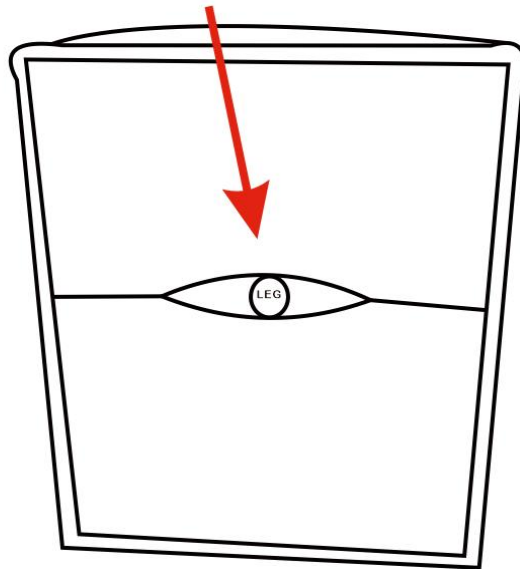

ASSEMBLY INSTRUCTION FOR ACME FURNITURE MODEL#LV03681 #LV03691

Thank you for purchasing the quality product. Be sure to check all packing material carefully for small parts which may have come loose inside the carton during shipment. Separate, identify and count all parts and metal hardware. Compare with all parts list to be sure all parts are present. If any part(s) are missing or damaged, please contact your local furniture dealer. For efficient and speedy service, please indicate the model number and code letter of part(s) needed.

****Do not fully tighten screws until fully assembled****

COMPONENT PARTS

DESCRIPTION	PART NAME	QTY(PCS)
①	CHAISE 	1
②	Backrest 	1
③	Pillow 	2
A	LEG 	4
B	Cup Holder 	2

Attention

*Some number parts listed on the instruction sheet may not be in parts bag as they may already be assembled.

How to assemble:

STEP 1: Take out the legs and hardware from the sofa bottom and assembly the legs accordingly

PART 1/1

A  x4

STEP 2:

How to assemble:

STEP 3:

FINISH: